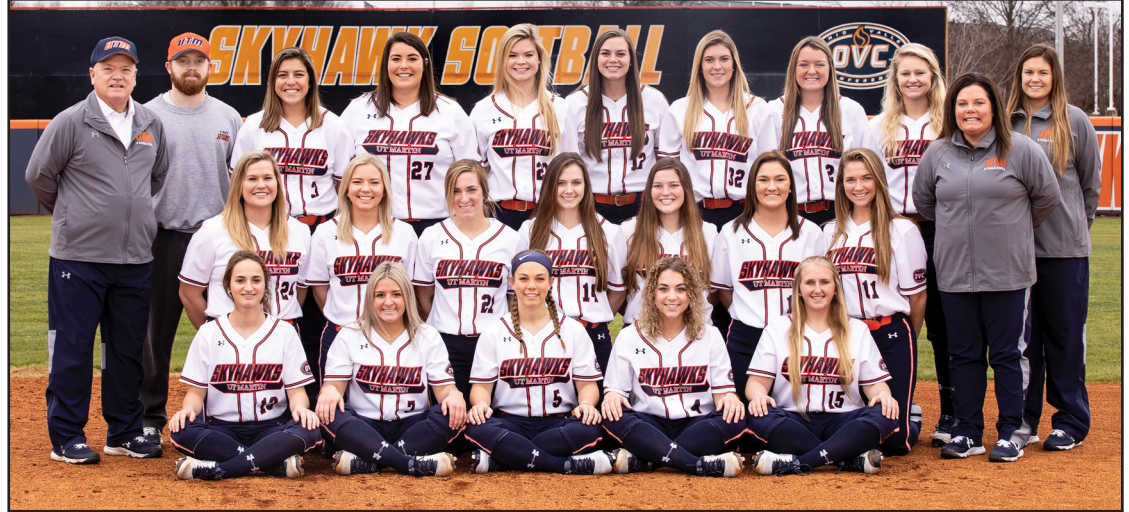

MEET THE SKYHAWKS

Front Row: Haylee Short, Alexis Rogers, Madelyn Dycus, Kenna Garst and Hannah Ridolfi.
Middle Row: Gracyn McBride, Chelsey Gore, Gabbi Campbell, Paige Clark, Georgia Land, Olivia Lowry and Kallie Pickens.
Back Row: Head Coach Donley Canary, Student Assistant Josh Smith, Alli Fulcher, Caitlin Karo, Chayse Skinner, Shelby Woodard, Erin Gallagher, Lexi Ray, Aalia Bivens, Assistant Coach Sarah Daws and Graduate Assistant Coach Marlee Wilson.

No.	NAME	Pos.	B/T	Ht.	CLASS	HOMETOWN (PREVIOUS SCHOOL)
1	Aalia Bivens	OF	R/R	5-5	Jr.	Martin, Tenn. (Tennessee Tech)
2	Lexi Ray	P	R/R	5-9	Fr	Louisville, Ky. (Mercy Academy)
3	Alli Fulcher	INF	R/R	5-5	Sr.	Hendersonville, Tenn. (Station Camp HS)
4	Kenna Garst	C/O F	R/R	5-3	Fr.	Petersburg, Mich. (St. Mary's Catholic Central HS)
5	Madelyn Dycus	OF	R/R	5-4	So.	Greenbrier, Tenn. (Goodpasture Christian HS)
6	Georgia Land	C	R/R	5-4	Fr.	Ethridge, Tenn. (Lawrence County HS)
7	Alexis Rogers	INF	L/R	5-3	So.	Chicago Heights, Ill. (Marist HS)
11	Kallie Pickens	INF	R/R	5-9	Fr.	Jackson, Tenn. (University School of Jackson)
12	Shelby Woodard	INF	R/R	6-0	Sr.	Mt. Juliet, Tenn. (North Alabama)
13	Haylee Short	OF	L/R	5-6	Jr.	Hillsboro, Mo. (Lake Land CC)
14	Paige Clark	OF	R/R	5-6	So.	Lafayette, Tenn. (Macon County HS)
15	Hannah Ridolfi	P	R/R	5-6	Jr.	Paducah, Ky. (Union University)
21	Gabbi Campbell	INF	R/R	5-9	Fr.	Brunswick, Ohio (Brunswick HS)
22	Chelsey Gore	INF	S/R	5-6	Fr.	Lexington, Tenn. (Scotts Hill HS)
23	Chayse Skinner	OF	S/R	5-10	Fr.	Spring Hill, Fla. (Nature Coast Tech HS)
24	Gracyn McBride	INF	R/R	5-8	Sr.	Metropolis, Ill. (Massac Country HS)
27	Caitlin Karo	P	R/R	5-9	So.	Versailles, Ky. (Woodford County HS)
31	Olivia Lowry	OF	R/R	5-8	Fr.	Bruceton, Tenn. (Hollow Rock-Bruceton HS)
32	Erin Gallagher	P	R/R	5-10	Fr.	Suwanee, Ga. (North Gwinnett HS)

Head Coach: Donley Canary (Tennessee Tech) 18th season
Assistant Coaches: Sarah Daws (UT Martin, 2005) 12th season
Graduate Assistant: Marlee Wilson (Western Michigan, 2018) 1st season
Student Assistant: Jessie Douglas 1st season
Student Assistant: Josh Smith 1st season

PRONUNCIATION GUIDE

1	Aalia Bivens	Uh-lee-uh Bivens
3	Alli Fulcher	Alli Full-churr
4	Kenna Garst	Ken-uh Garr-st
5	Madelyn Dycus	Madelyn Die-cuss
15	Hannah Ridolfi	Hannah Rih-doll-fee
27	Caitlin Karo	Caitlin Kay-row