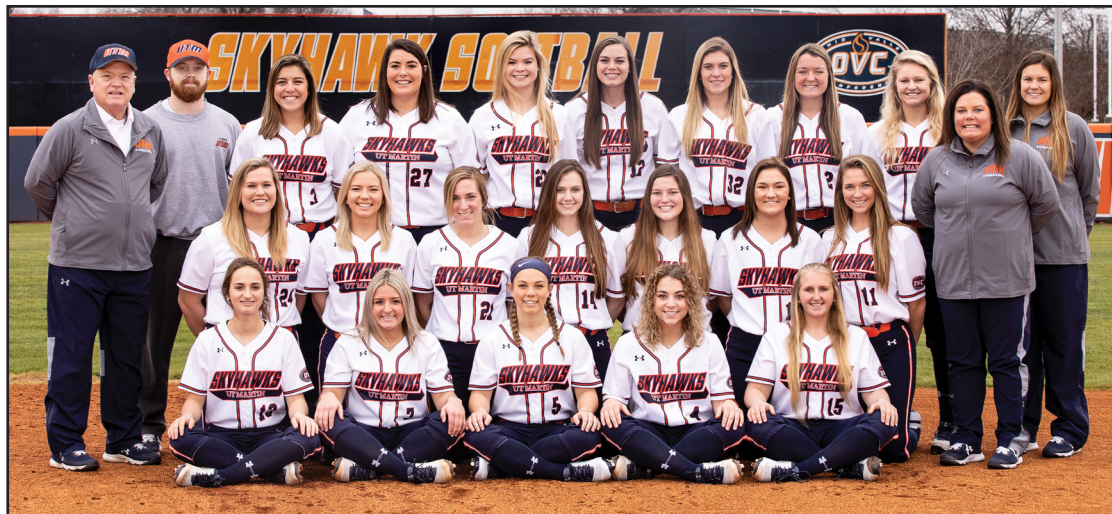

MEET THE SKYHAWKS

Front Row: Haylee Short, Alexis Rogers, Madelyn Dycus, Kenna Garst and Hannah Ridolfi.
Middle Row: Gracyn McBride, Chelsey Gore, Gabbi Campbell, Paige Clark, Georgia Land, Olivia Lowry and Kallie Pickens.
Back Row: Head Coach Donley Canary, Student Assistant Josh Smith, Alli Fulcher, Caitlin Karo, Chayse Skinner, Shelby Woodard, Erin Gallagher, Lexi Ray, Aalia Bivens, Assistant Coach Sarah Daws and Graduate Assistant Coach Marlee Wilson.

No.	NAME	Pos.	B/T	Ht.	CLASS	HOMETOWN (PREVIOUS SCHOOL)
1	Aalia Bivens	OF	R/R	5-5	Jr.	Martin, Tenn. (Tennessee Tech)
2	Lexi Ray	P	R/R	5-9	Fr	Louisville, Ky. (Mercy Academy)
3	Alli Fulcher	INF	R/R	5-5	Sr.	Hendersonville, Tenn. (Station Camp HS)
4	Kenna Garst	C/OF	R/R	5-3	Fr.	Petersburg, Mich. (St. Mary's Catholic Central HS)
5	Madelyn Dycus	OF	R/R	5-4	So.	Greenbrier, Tenn. (Goodpasture Christian HS)
6	Georgia Land	C	R/R	5-4	Fr.	Ethridge, Tenn. (Lawrence County HS)
7	Alexis Rogers	INF	L/R	5-3	So.	Chicago Heights, Ill. (Marist HS)
11	Kallie Pickens	INF	R/R	5-9	Fr.	Jackson, Tenn. (University School of Jackson)
12	Shelby Woodard	INF	R/R	6-0	Sr.	Mt. Juliet, Tenn. (North Alabama)
13	Haylee Short	OF	L/R	5-6	Jr.	Hillsboro, Mo. (Lake Land CC)
14	Paige Clark	OF	R/R	5-6	So.	Lafayette, Tenn. (Macon County HS)
15	Hannah Ridolfi	P	R/R	5-6	Jr.	Paducah, Ky. (Union University)
21	Gabbi Campbell	INF	R/R	5-9	Fr.	Brunswick, Ohio (Brunswick HS)
22	Chelsey Gore	INF	S/R	5-6	Fr.	Lexington, Tenn. (Scotts Hill HS)
23	Chayse Skinner	OF	S/R	5-10	Fr.	Spring Hill, Fla. (Nature Coast Tech HS)
24	Gracyn McBride	INF	R/R	5-8	Sr.	Metropolis, Ill. (Massac Country HS)
27	Caitlin Karo	P	R/R	5-9	So.	Versailles, Ky. (Woodford County HS)
31	Olivia Lowry	OF	R/R	5-8	Fr.	Bruceston, Tenn. (Hollow Rock-Bruceston HS)
32	Erin Gallagher	P	R/R	5-10	Fr.	Suwanee, Ga. (North Gwinnett HS)

Head Coach: Donley Canary (Tennessee Tech) 18th season
Assistant Coaches: Sarah Daws (UT Martin, 2005) 12th season
Graduate Assistant: Marlee Wilson (Western Michigan, 2018) 1st season
Student Assistant: Jessie Douglas 1st season
Student Assistant: Josh Smith 1st season

PRONUNCIATION GUIDE

1	Aalia Bivens	Uh-lee-uh Bivens
3	Alli Fulcher	Alli Full-churr
4	Kenna Garst	Ken-uh Garr-st
5	Madelyn Dycus	Madelyn Die-cuss
15	Hannah Ridolfi	Hannah Rih-doll-fee
27	Caitlin Karo	Caitlin Kay-row