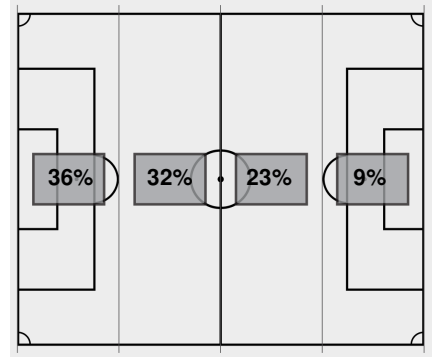

← Attacking Direction

_____
Official's signature