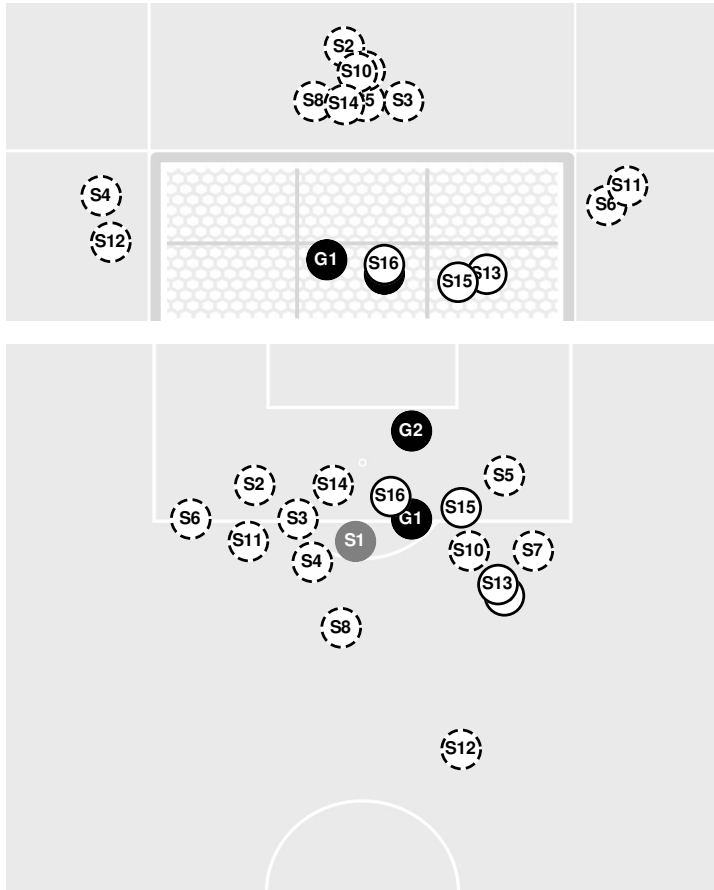

- 74:05 Foul on UT Martin.
- 74:44 Shot by Cardinals Schroll, Emma Kate WIDE LEFT.
- 78:41 Cardinals substitution: Davidson, Piper for Sexton, Lizzie.
- 78:41 Shot by Cardinals Cochran, Molly, SAVE Titus, Mac.
- 78:50 Corner kick by Cardinals [78:50].
- 79:47 Shot by Cardinals Lee, Brooklyn HIGH.
- 80:33 Cardinals substitution: Maxwell, Maya for Swinarski, Amelia.
- 80:45 Shot by Cardinals Angelillo, Gianna, SAVE Titus, Mac.
- 82:08 Skyhawks substitution: Valenzuela, Rachel for Amby, Alberte.
- 88:07 Skyhawks substitution: Robinson, Makayla for Patterson, Izzy.
- 88:07 Skyhawks substitution: McHenry, Abbie for Cook, Peyton.
- 88:59 Foul on Louisville.
- 89:51 Shot by Cardinals Schroll, Emma Kate, SAVE Titus, Mac.
- 90:00 End of period [90:00].

UT MARTIN 0, LOUISVILLE 1

Shots by Half Intervals	Cardinals	1st Half	2nd Half
		8	10
	Skyhawks	1	0

Shot Chart

CARDINALS

SKYHAWKS

S Shot Off Target
 S Shot On Target
 S Blocked
 G Goal / Own Goal

Shot Summary