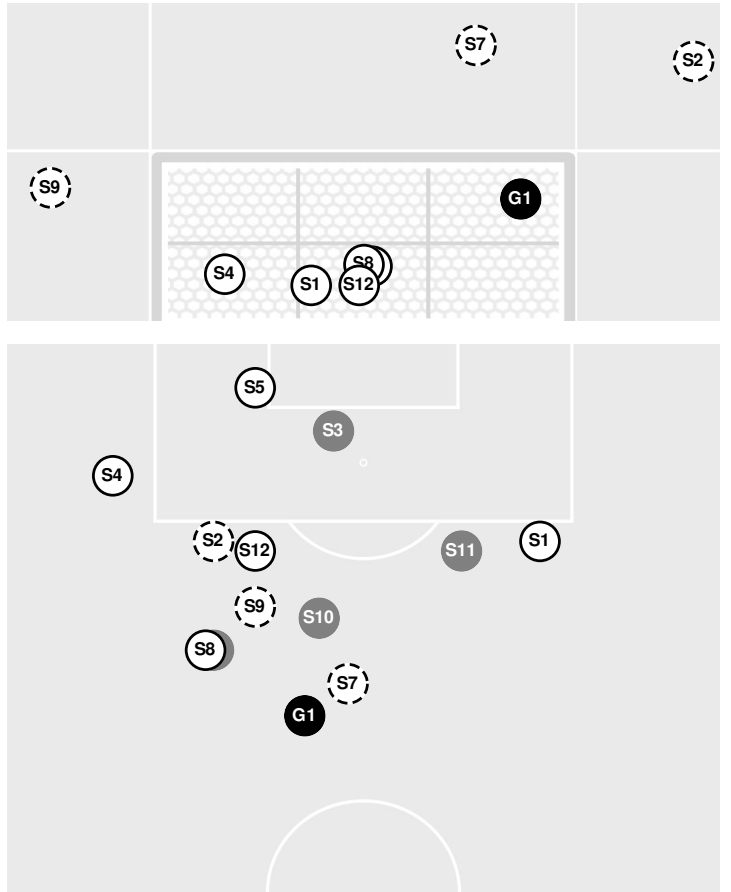

SKYHAWKS

S Shot Off Target
S Shot On Target
S Blocked
G Goal / Own Goal

Shot Summary