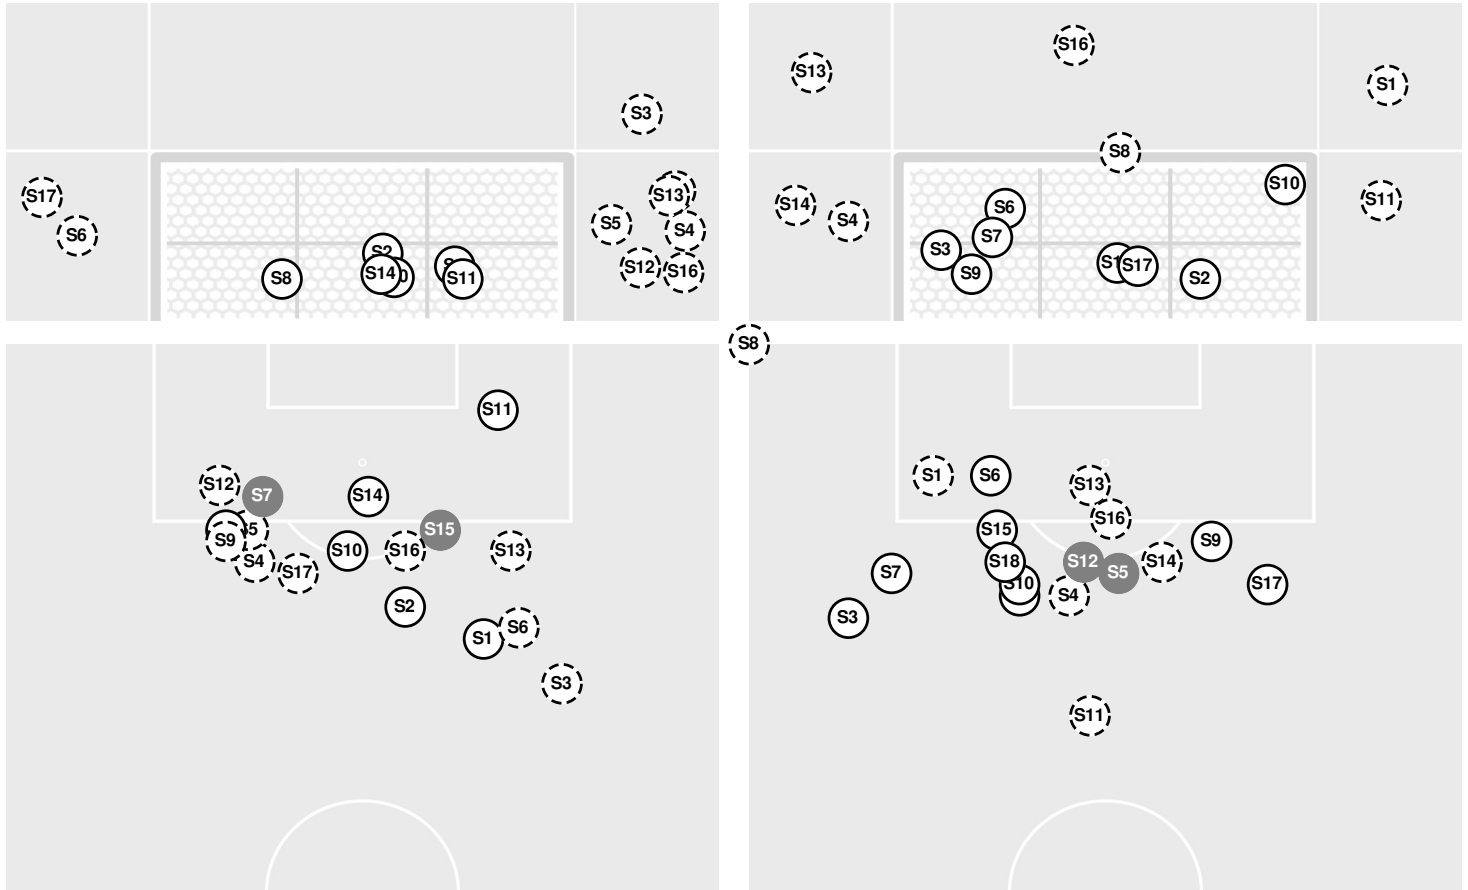

Official Soccer Shot Chart - Final
Southern Ill. vs UT Martin
8/18/2024 Skyhawk Field, Martin, TN
2024-25 Women's Soccer

Match Time: 5:00 PM
Match Duration: 01:59
Attendance: 113

Officials: Jeff Pulley, Jeff Hay, Jose Renda, Brandon Cusmano

		1st Half	2nd Half
Shots by Half Intervals	Skyhawks	8	9
	Salukis	14	4

Shot Chart

SKYHAWKS

SALUKIS

S Shot Off Target
S Shot On Target
B Blocked
G Goal / Own Goal

Shot Summary