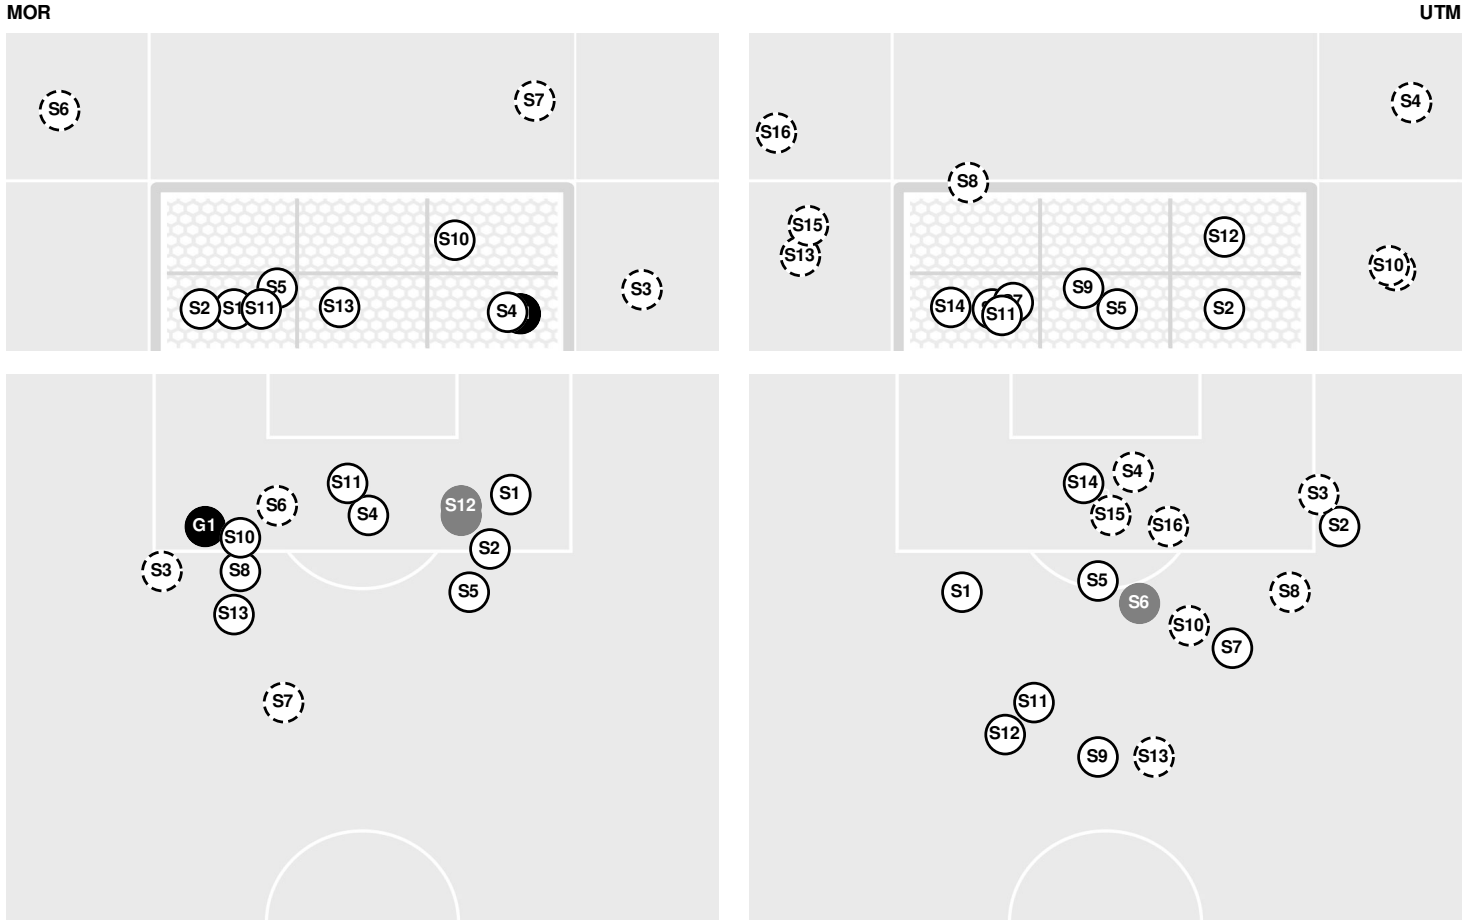

Official Soccer Shot Chart - Final
UT Martin vs Morehead State
10/31/2024 Strassweg Field, Evansville, IN
2024-25 OVC Women's Soccer

Match Time: 1:00 PM
Match Duration: 01:58
Attendance: 148

Officials: Gustavo Turmero, Grace Barrett, Aaron Rawlins, Hunter Wesson

Shots by Half Intervals	MOR	1st Half	2nd Half	
		UTM	8	6
		7	9	

Shot Chart

S Shot Off Target
S Shot On Target
S Blocked
G Goal / Own Goal

Shot Summary