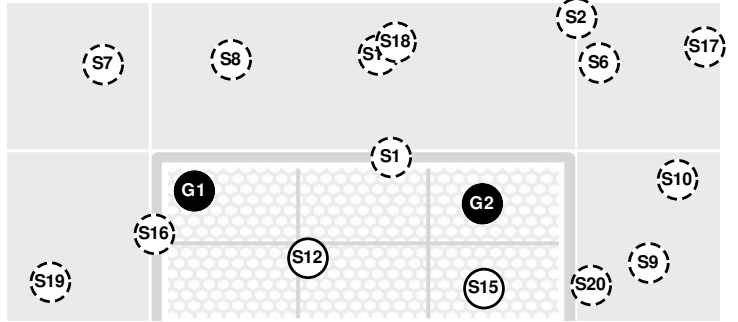

**SOUTHEAST MISSOURI 1, UT MARTIN 0**

Official Soccer Shot Chart - Final  
**Southeast Missouri vs UT Martin**

10/27/2024 Skyhawk Field, Martin, Tenn.  
 2024 NCAA Women's Soccer

**Match Time:** 2:00 PM  
**Match Duration:** 01:57  
**Attendance:** 387

**Officials:** Ryan Starr, Eric Phillips, Don Eubank, Donovan Eubank

Shots by Half Intervals		1st Half	2nd Half
Skyhawks		4	8
Redhawks		14	8

**Shot Chart**

**SKYHAWKS**

**REDHAWKS**

S Shot Off Target   
 S Shot On Target   
 S Blocked   
 G Goal / Own Goal

**Shot Summary**

Official Soccer Shot Chart - Final  
**Southeast Missouri vs UT Martin**  
 10/27/2024 Skyhawk Field, Martin, Tenn.  
 2024 NCAA Women's Soccer

**Match Time:** 2:00 PM  
**Match Duration:** 01:57  
**Attendance:** 387