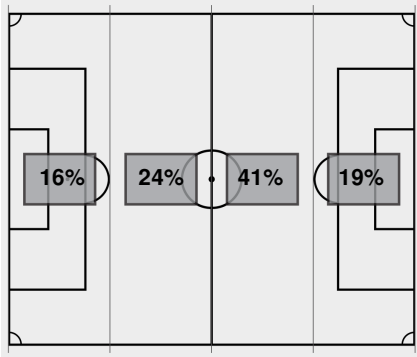

Official Soccer Box Score - First Half
Southeast Missouri vs UT Martin
10/27/2024 Skyhawk Field, Martin, Tenn.
2024 NCAA Women's Soccer

Match Time: 2:00 PM
Match Duration: 01:57
Attendance: 387

Officials: Ryan Starr, Eric Phillips, Don Eubank, Donovan Eubank

Attacking Direction →

14	TOTAL SHOTS	4
4	SHOTS ON TARGET	1
1	SAVES	3
3	CORNERS	3
0	OFFSIDES	1
0	YELLOW CARDS	0
0	RED CARDS	0
54%	POSSESSION TOTAL	46%