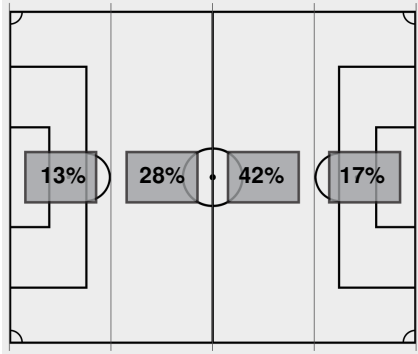

Official Soccer Box Score - Final  
**Southeast Missouri vs UT Martin**  
 10/27/2024 Skyhawk Field, Martin, Tenn.  
 2024 NCAA Women's Soccer

**Match Time:** 2:00 PM  
**Match Duration:** 01:57  
**Attendance:** 387

Attacking Direction →

<b>22</b>	TOTAL SHOTS	<b>12</b>
<b>6</b>	SHOTS ON TARGET	<b>3</b>
<b>3</b>	SAVES	<b>4</b>
<b>5</b>	CORNERS	<b>5</b>
<b>0</b>	OFFSIDES	<b>4</b>
<b>0</b>	YELLOW CARDS	<b>1</b>
<b>0</b>	RED CARDS	<b>0</b>
<b>56%</b>	POSSESSION TOTAL	<b>44%</b>