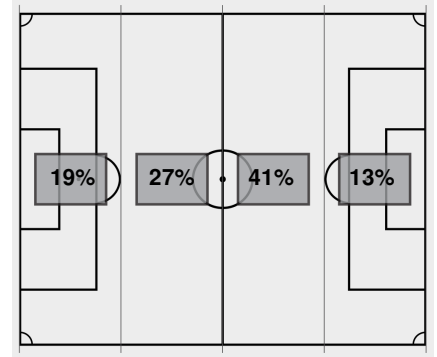

Official Soccer Box Score - First Half  
**Southeast Missouri vs UT Martin**  
 10/27/2024 Skyhawk Field, Martin, Tenn.  
 2024 NCAA Women's Soccer

**Match Time:** 2:00 PM  
**Match Duration:** 01:57  
**Attendance:** 387

**Officials:** Ryan Starr, Eric Phillips, Don Eubank, Donovan Eubank

Attacking Direction →

<b>14</b>	TOTAL SHOTS	<b>4</b>
<b>4</b>	SHOTS ON TARGET	<b>1</b>
<b>1</b>	SAVES	<b>3</b>
<b>3</b>	CORNERS	<b>3</b>
<b>0</b>	OFFSIDES	<b>1</b>
<b>0</b>	YELLOW CARDS	<b>0</b>
<b>0</b>	RED CARDS	<b>0</b>
<b>54%</b>	POSSESSION TOTAL	<b>46%</b>