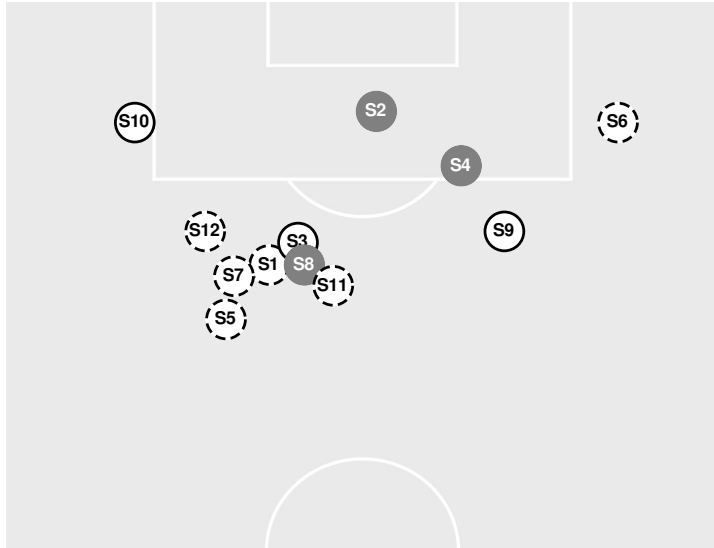

**Officials:** Ryan Starr, Eric Phillips, Don Eubank, Donovan Eubank

- 75:20 Corner kick by Skyhawks [75:20].
- 75:57 Corner kick by Skyhawks [75:57].
- 77:40 Foul on Southeast Missouri.
- 77:56 Foul on UT Martin.
- 79:54 Shot by Skyhawks Cook, Peyton HIGH.
- 79:59 Skyhawks substitution: Corgan, Molly for Titus, Mac.
- 79:59 Skyhawks substitution: Valenzuela, Rachel for Cook, Peyton.
- 79:59 Redhawks substitution: Nelson, Justi for Koerner, Cayla.
- 79:59 Redhawks substitution: Klund, Abbey for Miller, Katelyn.
- 81:27 Offside against UT Martin.
- 83:37 Redhawks substitution: Saviano, Alli for Kubin, Melissa.
- 84:54 Foul on Southeast Missouri.
- 87:15 Shot by Skyhawks Amby, Alberte WIDE RIGHT.
- 87:19 Redhawks substitution: Miller, Katelyn for Crowden, Grace.
- 87:19 Redhawks substitution: Baker, Emily for Houston, Zoe.
- 90:00 End of period [90:00].

**SOUTHEAST MISSOURI 1, UT MARTIN 0**

Official Soccer Shot Chart - Final  
**Southeast Missouri vs UT Martin**

10/27/2024 Skyhawk Field, Martin, Tenn.  
 2024 NCAA Women's Soccer

**Match Time:** 2:00 PM  
**Match Duration:** 01:57  
**Attendance:** 387

**Officials:** Ryan Starr, Eric Phillips, Don Eubank, Donovan Eubank

Shots by Half Intervals		1st Half	2nd Half
Skyhawks		4	8
Redhawks		14	8

**Shot Chart**

**SKYHAWKS**

**REDHAWKS**

S Shot Off Target   
 S Shot On Target   
 S Blocked   
 G Goal / Own Goal