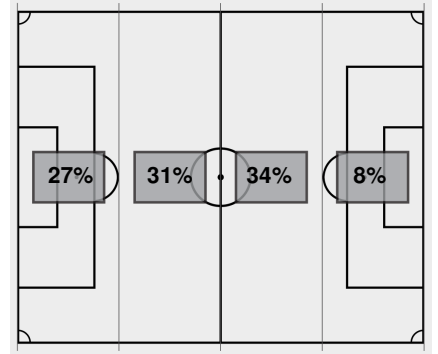

Official Soccer Box Score - Final  
**Southeast Missouri vs UT Martin**  
 10/27/2024 Skyhawk Field, Martin, Tenn.  
 2024 NCAA Women's Soccer

**Match Time:** 2:00 PM  
**Match Duration:** 01:57  
**Attendance:** 387

**Officials:** Ryan Starr, Eric Phillips, Don Eubank, Donovan Eubank

Stadium: Skyhawk Field

Officials: Referee: Ryan Starr; Asst. Referee: Eric Phillips; Don Eubank; Alt. Official: Donovan Eubank;

Offsides: Southeast Missouri 0, UT Martin 4.

Attacking Direction →

<b>22</b>	TOTAL SHOTS	<b>12</b>
<b>6</b>	SHOTS ON TARGET	<b>3</b>
<b>3</b>	SAVES	<b>4</b>
<b>5</b>	CORNERS	<b>5</b>
<b>0</b>	OFFSIDES	<b>4</b>
<b>0</b>	YELLOW CARDS	<b>1</b>
<b>0</b>	RED CARDS	<b>0</b>
<b>56%</b>	POSSESSION TOTAL	<b>44%</b>