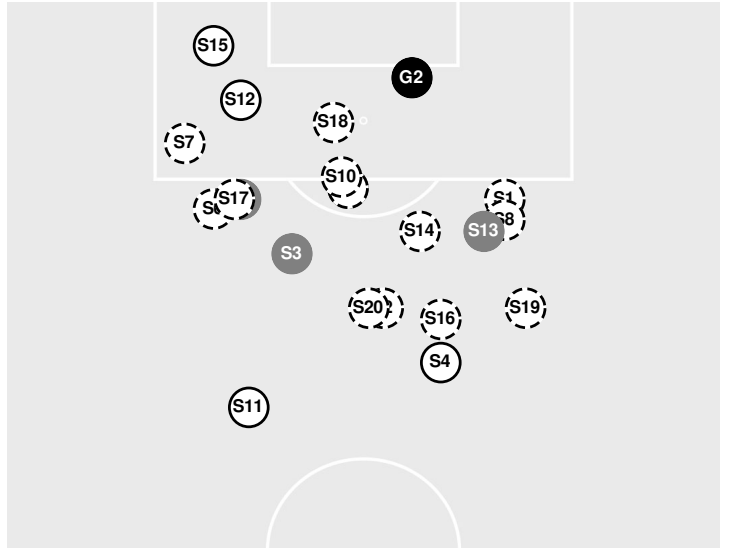

**SOUTHEAST MISSOURI 1, UT MARTIN 0**

Official Soccer Shot Chart - Final  
**Southeast Missouri vs UT Martin**

10/27/2024 Skyhawk Field, Martin, Tenn.  
 2024 NCAA Women's Soccer

**Match Time:** 2:00 PM  
**Match Duration:** 01:57  
**Attendance:** 387

**Officials:** Ryan Starr, Eric Phillips, Don Eubank, Donovan Eubank

Shots by Half Intervals		1st Half	2nd Half
Skyhawks		4	8
Redhawks		14	8

**Shot Chart**

**SKYHAWKS**

**REDHAWKS**

S Shot Off Target   
 S Shot On Target   
 S Blocked   
 G Goal / Own Goal

**Shot Summary**

Official Soccer Shot Chart - Final  
**Southeast Missouri vs UT Martin**  
 10/27/2024 Skyhawk Field, Martin, Tenn.  
 2024 NCAA Women's Soccer

**Match Time:** 2:00 PM  
**Match Duration:** 01:57  
**Attendance:** 387